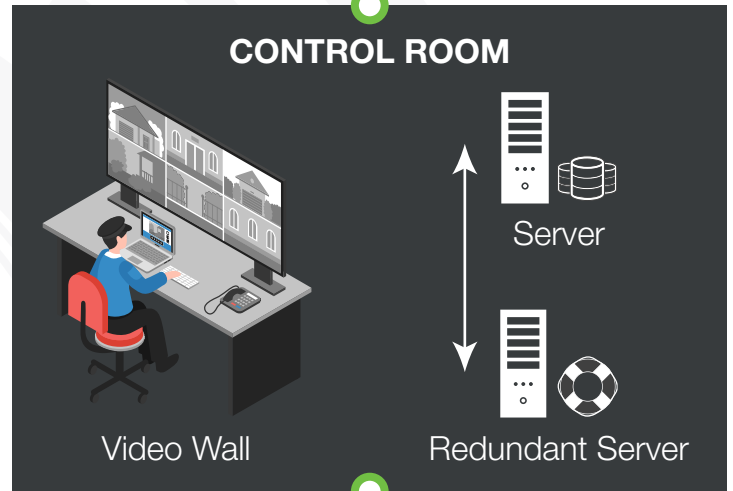

# Integrated Solution

An all-in-one video monitoring/weighbridge solution that enhances efficiency and addresses security challenges.

Client Viewing

Third-party systems integration

Video

Event triggers

Map interface

Off-site and multi-site monitoring