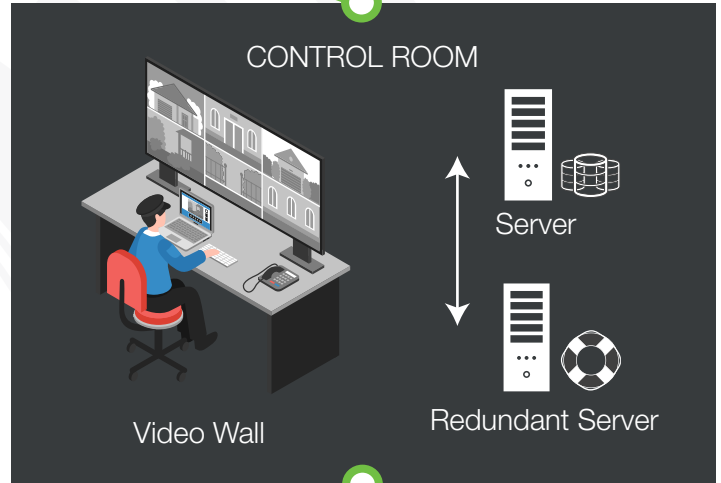

CATHEXISVISION MAJOR FEATURES

- Enterprise, multi-site architecture
- Video analytics / AI
- SMART forensic search features
- Alarm / event management
- Cybersecurity