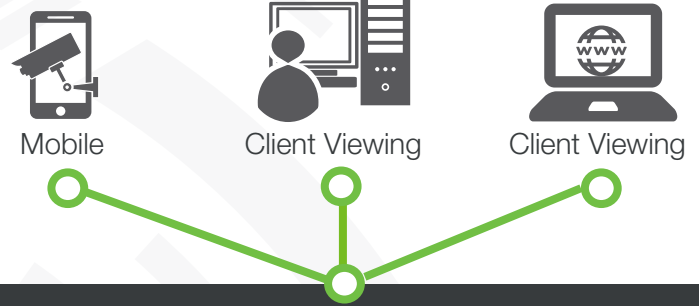

CATHEXISVISION MAJOR FEATURES

- Enterprise, multi-site architecture
- Video analytics / AI
- SMART forensic search features
- Alarm / event management
- Cybersecurity