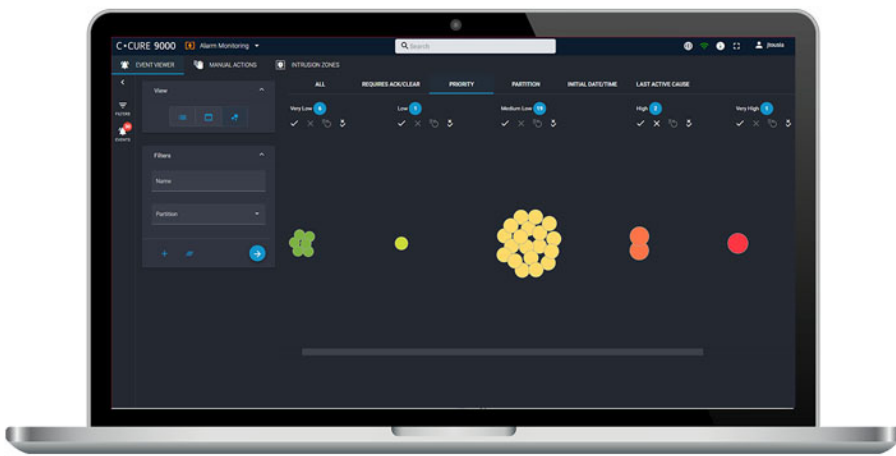

CATHEXISVISION MAJOR FEATURES

- Enterprise, multi-site architecture
- Video analytics / AI
- SMART forensic search features
- Alarm / event management
- Cybersecurity