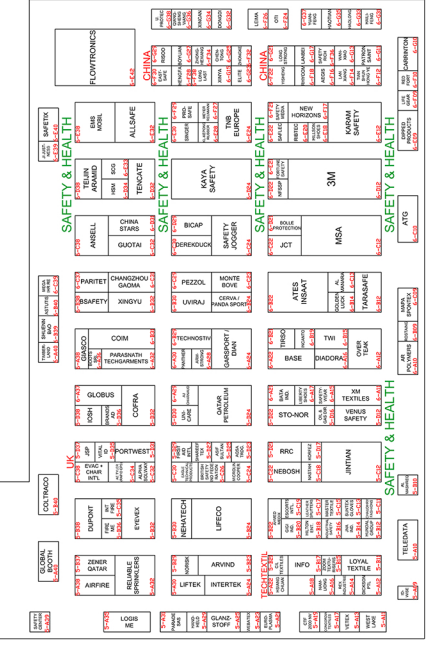

INTERSEC 2015

↑ HALL 6
 ↓ HALL 5

FLIR SYSTEMS
 CORDEX BODY

← HALL 3
 → SAED 3