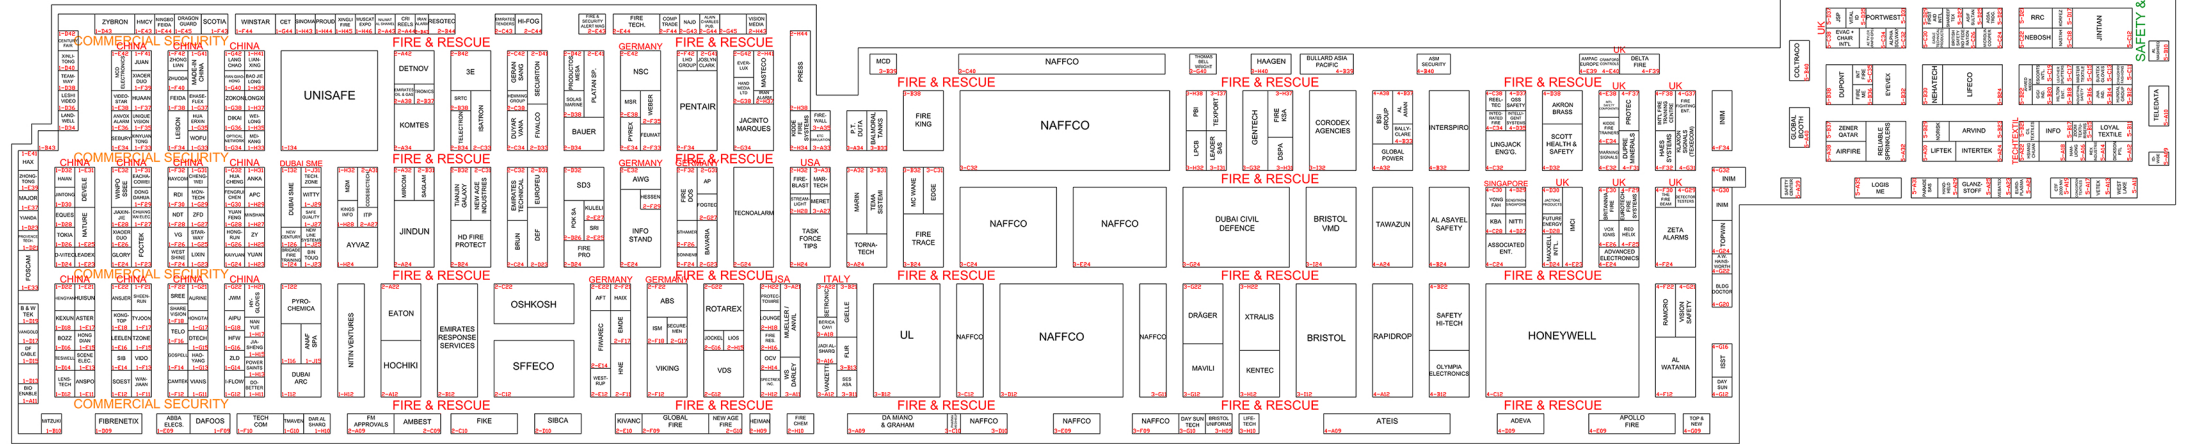

INTERSEC 2015

↑ HALL 6
 ↓ HALL 5

FLIR SYSTEMS
 CORDEX BODY

← HALL 3
 → SAED 3